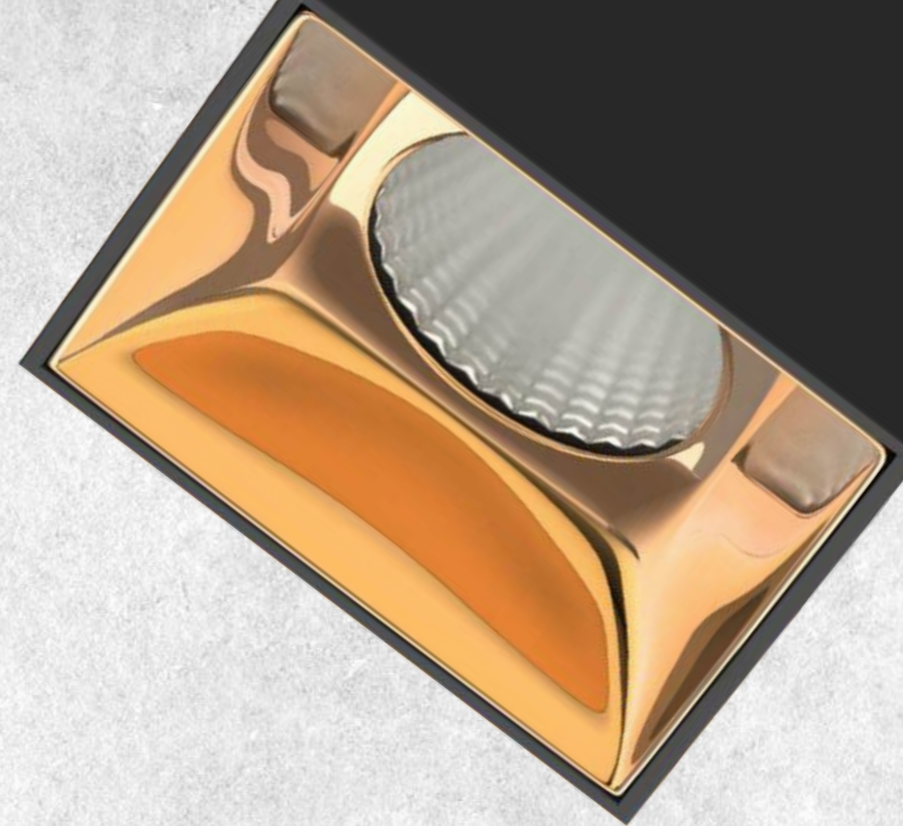

Beauty of Light

Experience our COB Surface lights, beautiful and glittering.
Compliments any decor with its changeable colour options.
Suitable for living rooms, showrooms and restaurants.
Beautiful yet Bright.

COB SURFACE LIGHTS

Product Code	Wattage	Ring	Colour	Dimension D X H	Cut Size (mm)	M.R.P. (₹)	STD. Pkg.
SIRIO COB SURFACE LIGHTS - ROUND - 8W BLACK HOUSING							
FLS 7218	8W	Metallic Black	CW	75 X 95	N/A	1179.00	20
FLS 7219	8W	Metallic Black	NW	75 X 95	N/A	1179.00	20
FLS 7220	8W	Metallic Black	WW	75 X 95	N/A	1179.00	20
SIRIO COB SURFACE LIGHTS - ROUND - 8W BLACK HOUSING							
FLS 7221	8W	Metallic Rose Gold	CW	75 X 95	N/A	1179.00	20
FLS 7222	8W	Metallic Rose Gold	NW	75 X 95	N/A	1179.00	20
FLS 7223	8W	Metallic Rose Gold	WW	75 X 95	N/A	1179.00	20
SIRIO COB SURFACE LIGHTS - ROUND - 8W WHITE HOUSING							
FLS 7227	8W	Metallic Black	CW	75 X 95	N/A	1179.00	20
FLS 7228	8W	Metallic Black	NW	75 X 95	N/A	1179.00	20
FLS 7229	8W	Metallic Black	WW	75 X 95	N/A	1179.00	20
SIRIO COB SURFACE LIGHTS - ROUND - 8W WHITE HOUSING							
FLS 7230	8W	Metallic Rose Gold	CW	75 X 95	N/A	1179.00	20
FLS 7231	8W	Metallic Rose Gold	NW	75 X 95	N/A	1179.00	20
FLS 7232	8W	Metallic Rose Gold	WW	75 X 95	N/A	1179.00	20
SIRIO COB SURFACE LIGHTS - ROUND - 16W BLACK HOUSING							
FLS 7251	16W	Metallic Black	CW	75 X 135	N/A	1726.00	20
FLS 7252	16W	Metallic Black	NW	75 X 135	N/A	1726.00	20
FLS 7253	16W	Metallic Black	WW	75 X 135	N/A	1726.00	20
SIRIO COB SURFACE LIGHTS - ROUND - 16W BLACK HOUSING							
FLS 7254	16W	Metallic Rose Gold	CW	75 X 135	N/A	1726.00	20
FLS 7255	16W	Metallic Rose Gold	NW	75 X 135	N/A	1726.00	20
FLS 7256	16W	Metallic Rose Gold	WW	75 X 135	N/A	1726.00	20
SIRIO COB SURFACE LIGHTS - ROUND - 16W WHITE HOUSING							
FLS 7260	16W	Metallic Black	CW	75 X 135	N/A	1726.00	20
FLS 7261	16W	Metallic Black	NW	75 X 135	N/A	1726.00	20
FLS 7262	16W	Metallic Black	WW	75 X 135	N/A	1726.00	20
SIRIO COB SURFACE LIGHTS - ROUND - 16W WHITE HOUSING							
FLS 7263	16W	Metallic Rose Gold	CW	75 X 135	N/A	1726.00	20
FLS 7264	16W	Metallic Rose Gold	NW	75 X 135	N/A	1726.00	20
FLS 7265	16W	Metallic Rose Gold	WW	75 X 135	N/A	1726.00	20

Product Code	Wattage	Ring	Colour	Dimension D X H	Cut Size (mm)	M.R.P. (₹)	STD. Pkg.
SIRIO COB SURFACE LIGHTS - SQUARE - 8W BLACK HOUSING							
FLS 7236	8W	Metallic Black	CW	75 X 95	N/A	1179.00	20
FLS 7237	8W	Metallic Black	NW	75 X 95	N/A	1179.00	20
FLS 7238	8W	Metallic Black	WW	75 X 95	N/A	1179.00	20
SIRIO COB SURFACE LIGHTS - SQUARE - 8W BLACK HOUSING							
FLS 7239	8W	Metallic Rose Gold	CW	75 X 95	N/A	1179.00	20
FLS 7240	8W	Metallic Rose Gold	NW	75 X 95	N/A	1179.00	20
FLS 7241	8W	Metallic Rose Gold	WW	75 X 95	N/A	1179.00	20
SIRIO COB SURFACE LIGHTS - SQUARE - 8W WHITE HOUSING							
FLS 7245	8W	Metallic Black	CW	75 X 95	N/A	1179.00	20
FLS 7246	8W	Metallic Black	NW	75 X 95	N/A	1179.00	20
FLS 7247	8W	Metallic Black	WW	75 X 95	N/A	1179.00	20
SIRIO COB SURFACE LIGHTS - SQUARE - 8W WHITE HOUSING							
FLS 7248	8W	Metallic Rose Gold	CW	75 X 95	N/A	1179.00	20
FLS 7249	8W	Metallic Rose Gold	NW	75 X 95	N/A	1179.00	20
FLS 7250	8W	Metallic Rose Gold	WW	75 X 95	N/A	1179.00	20
SIRIO COB SURFACE LIGHTS - SQUARE - 16W BLACK HOUSING							
FLS 7269	16W	Metallic Black	CW	75 X 135	N/A	1726.00	20
FLS 7270	16W	Metallic Black	NW	75 X 135	N/A	1726.00	20
FLS 7271	16W	Metallic Black	WW	75 X 135	N/A	1726.00	20
SIRIO COB SURFACE LIGHTS - SQUARE - 16W BLACK HOUSING							
FLS 7272	16W	Metallic Rose Gold	CW	75 X 135	N/A	1726.00	20
FLS 7273	16W	Metallic Rose Gold	NW	75 X 135	N/A	1726.00	20
FLS 7274	16W	Metallic Rose Gold	WW	75 X 135	N/A	1726.00	20
SIRIO COB SURFACE LIGHTS - SQUARE - 16W WHITE HOUSING							
FLS 7278	16W	Metallic Black	CW	75 X 135	N/A	1726.00	20
FLS 7279	16W	Metallic Black	NW	75 X 135	N/A	1726.00	20
FLS 7280	16W	Metallic Black	WW	75 X 135	N/A	1726.00	20
SIRIO COB SURFACE LIGHTS - SQUARE - 16W WHITE HOUSING							
FLS 7281	16W	Metallic Rose Gold	CW	75 X 135	N/A	1726.00	20
FLS 7282	16W	Metallic Rose Gold	NW	75 X 135	N/A	1726.00	20
FLS 7283	16W	Metallic Rose Gold	WW	75 X 135	N/A	1726.00	20