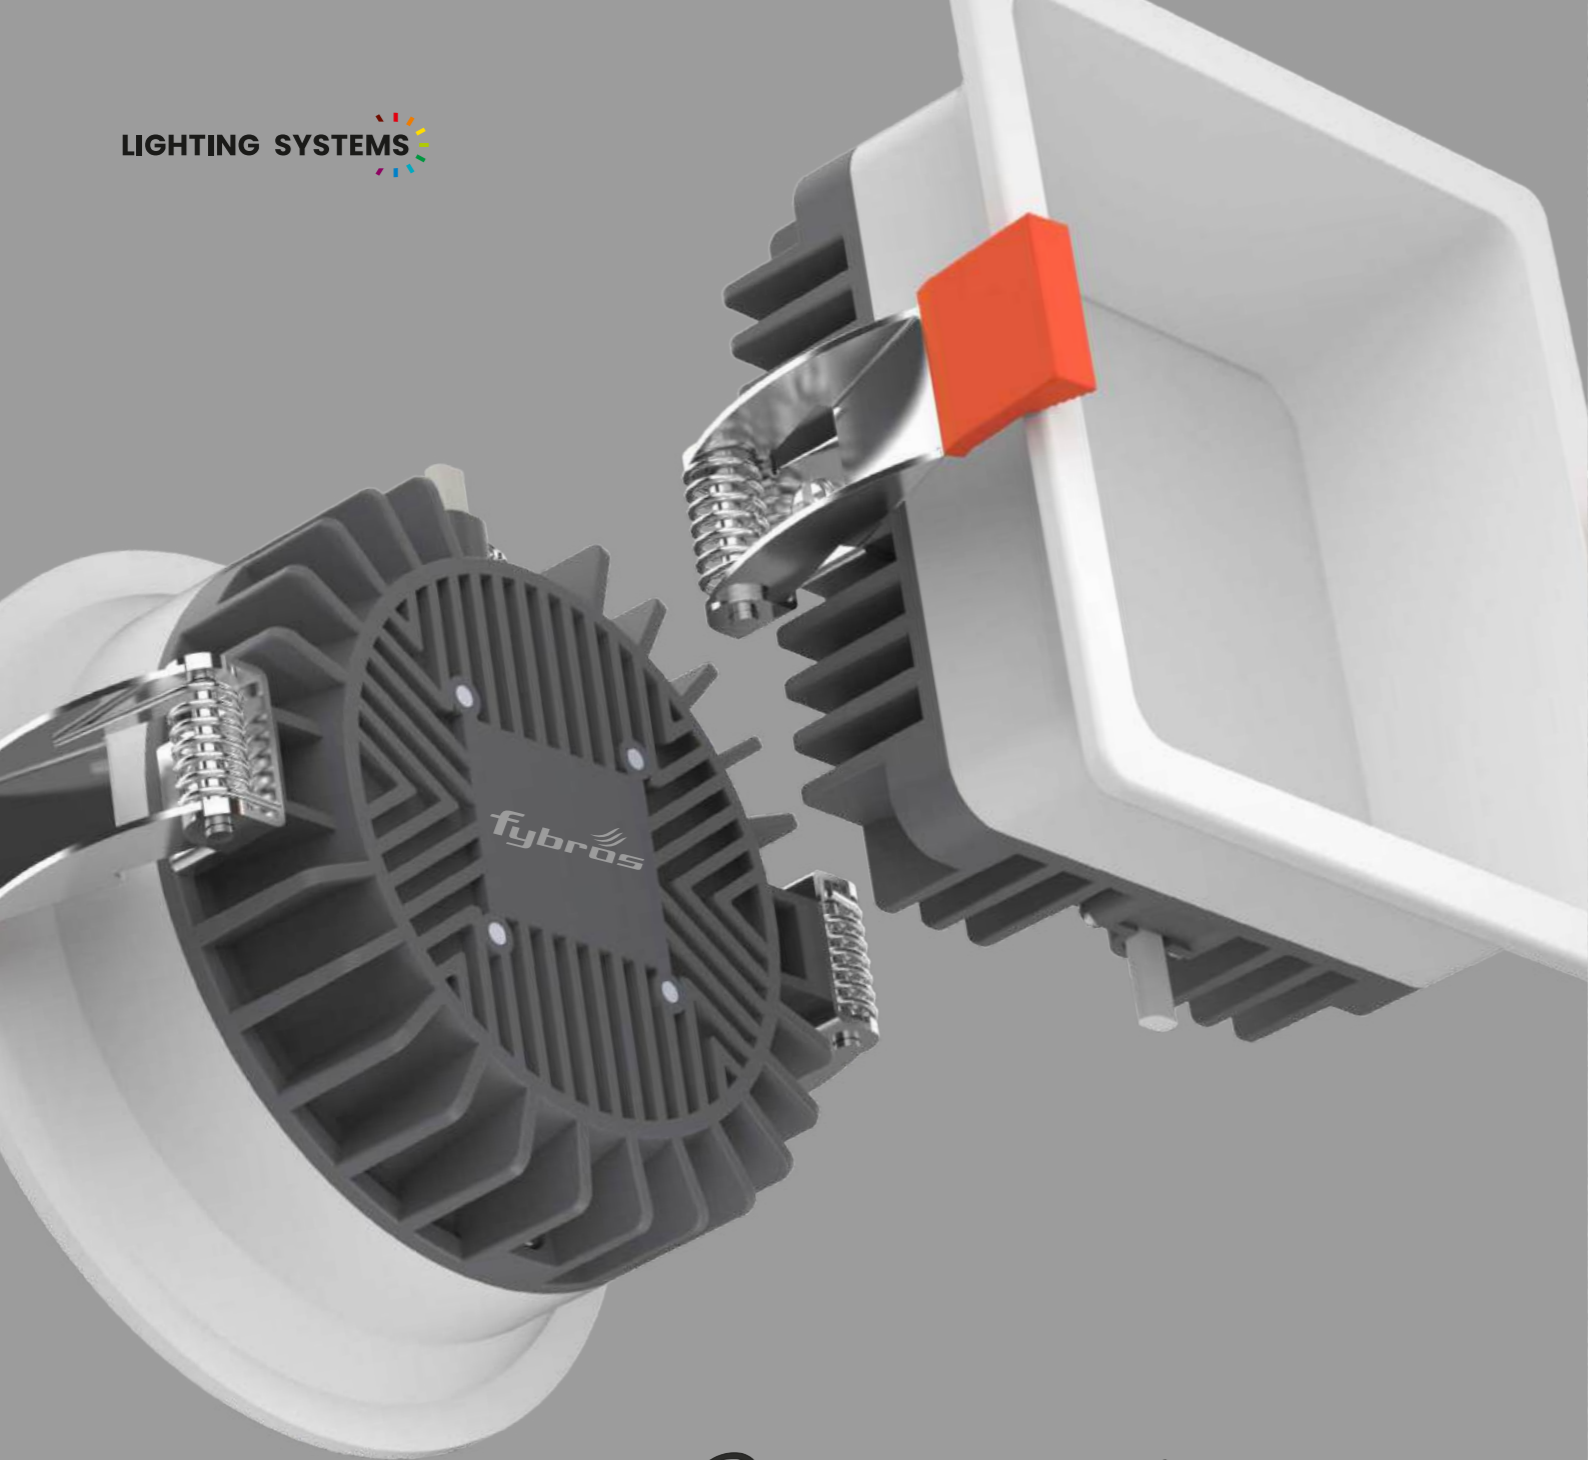

Discreet Lighting

Discover the brilliance of DEEP LED panels, designed to deliver superior illumination for any setting. These panels ensure uniform light distribution, reducing glare and enhanced visual comfort in offices, schools, and retail spaces. With their energy-efficient technology, DEEP LED panels offer long-lasting performance and significant energy savings. Their sleek, modern design seamlessly fits into any ceiling, providing a clean and stylish look. Upgrade to DEEP LED panels for unparalleled brightness and contemporary aesthetics.

Product Code	Wattage	Type	Colour	Cut Size (mm)	M.R.P. (₹)	STD. Pkg.
LUME DEEP PANEL LIGHTS - 15W - ROUND						
FLS 7575	15W	ROUND	CW	120 X 50	1250.00	20
FLS 7576	15W	ROUND	NW	120 X 50	1250.00	20
FLS 7577	15W	ROUND	WW	120 X 50	1250.00	20

LUME DEEP PANEL LIGHTS - 20W - ROUND						
FLS 7581	20W	ROUND	CW	155 X 55	1650.00	20
FLS 7582	20W	ROUND	NW	155 X 55	1650.00	20
FLS 7583	20W	ROUND	WW	155 X 55	1650.00	20

LUME DEEP PANEL LIGHTS - 25W - ROUND						
FLS 7587	25W	ROUND	CW	175 X 55	2050.00	20
FLS 7588	25W	ROUND	NW	175 X 55	2050.00	20
FLS 7589	25W	ROUND	WW	175 X 55	2050.00	20

LUME DEEP PANEL LIGHTS - 15W - SQUARE						
FLS 7578	15W	SQUARE	CW	110 X 50	1250.00	20
FLS 7579	15W	SQUARE	NW	110 X 50	1250.00	20
FLS 7580	15W	SQUARE	WW	110 X 50	1250.00	20

LUME DEEP PANEL LIGHTS - 20W - SQUARE						
FLS 7584	20W	SQUARE	CW	145 X 55	1650.00	20
FLS 7585	20W	SQUARE	NW	145 X 55	1650.00	20
FLS 7586	20W	SQUARE	WW	145 X 55	1650.00	20

LUME DEEP PANEL LIGHTS - 25W - SQUARE						
FLS 7590	25W	SQUARE	CW	170 X 55	2050.00	20
FLS 7591	25W	SQUARE	NW	170 X 55	2050.00	20
FLS 7592	25W	SQUARE	WW	170 X 55	2050.00	20