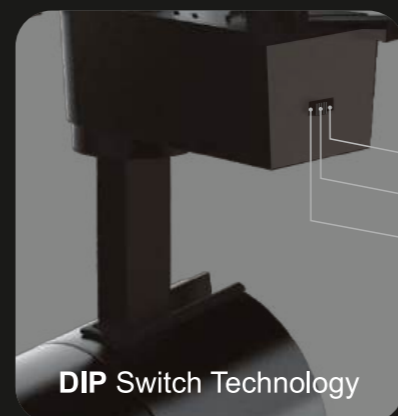

- 3000K WW
- 4000K NW
- 6000K CW