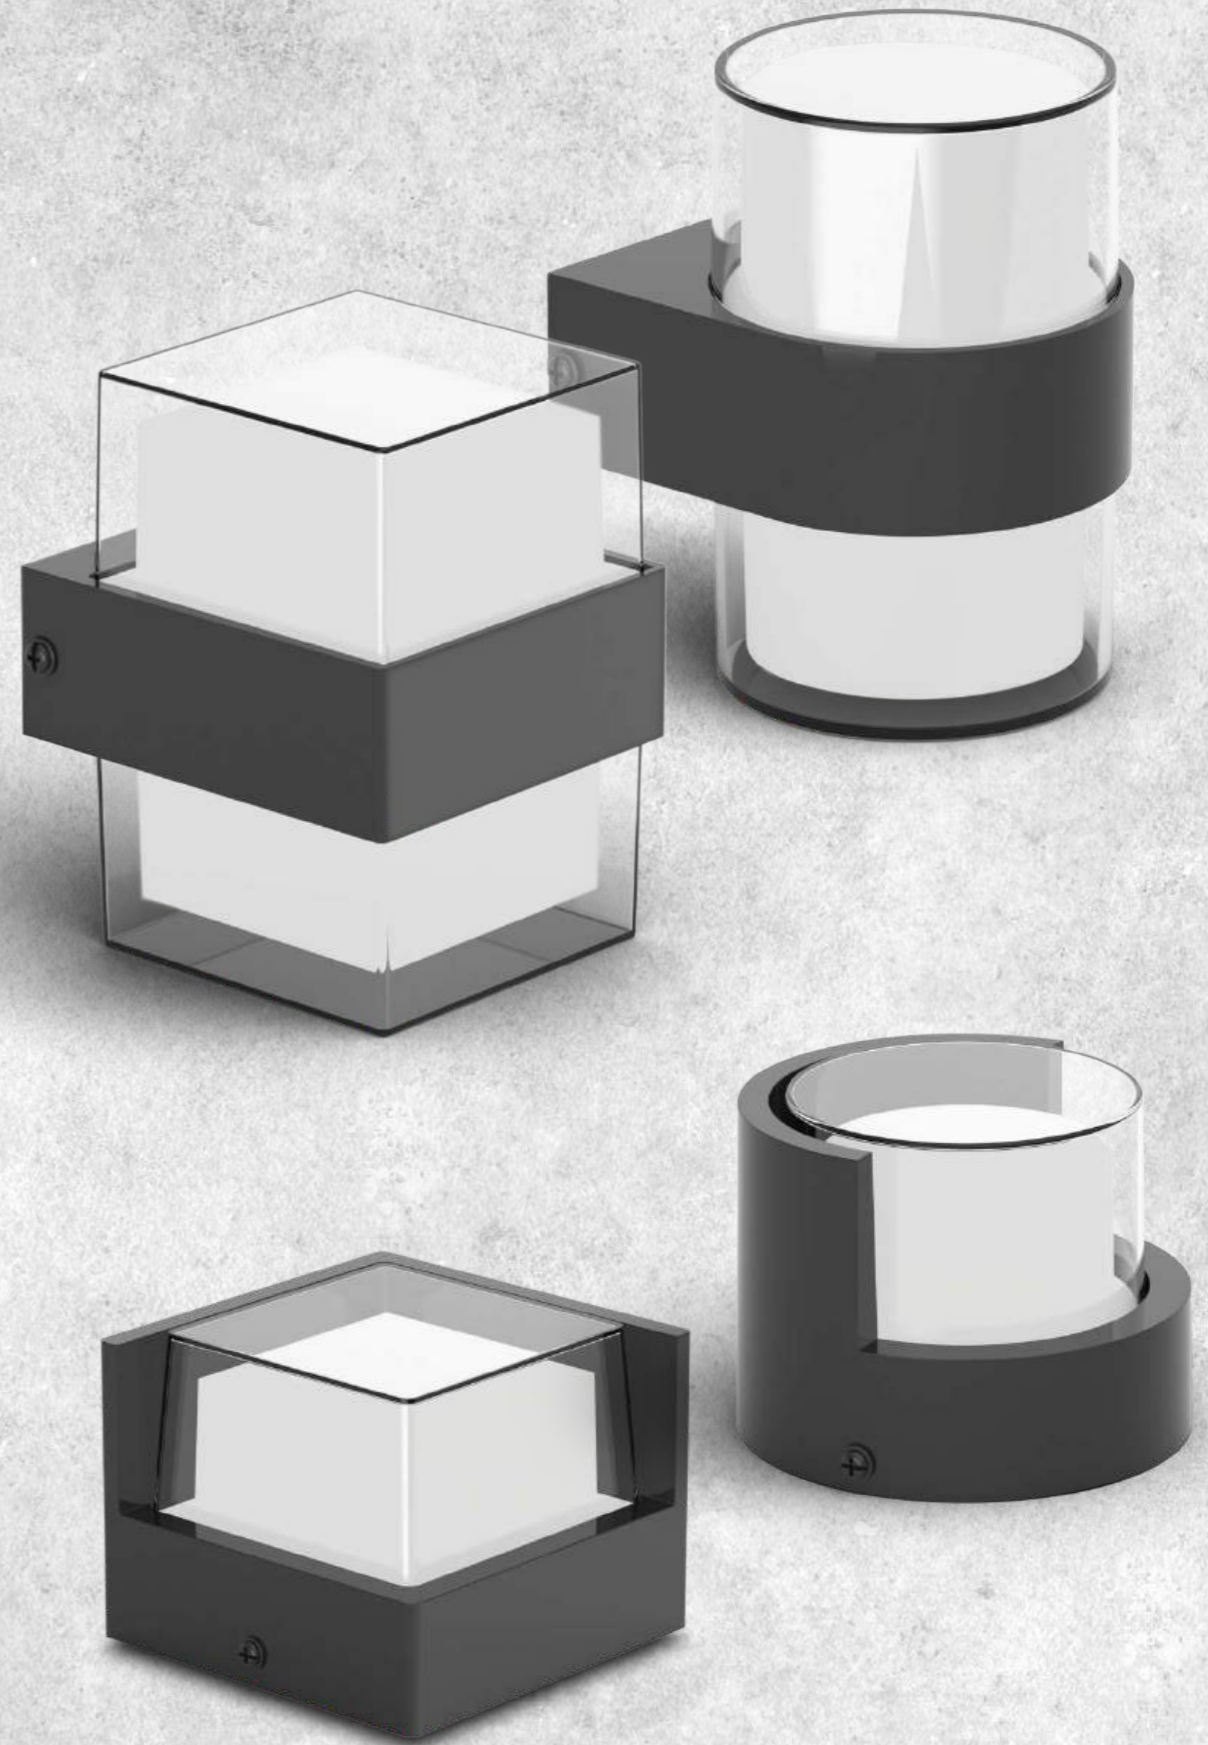

Enhance Outdoor Ambiance

Outdoor wall lights offer practical illumination for pathways and entryways, ensuring safety and security after the dark. Their durable construction withstands weather conditions, while stylish designs complement any outdoor decor, enhancing the overall ambiance of the exterior of your home's.